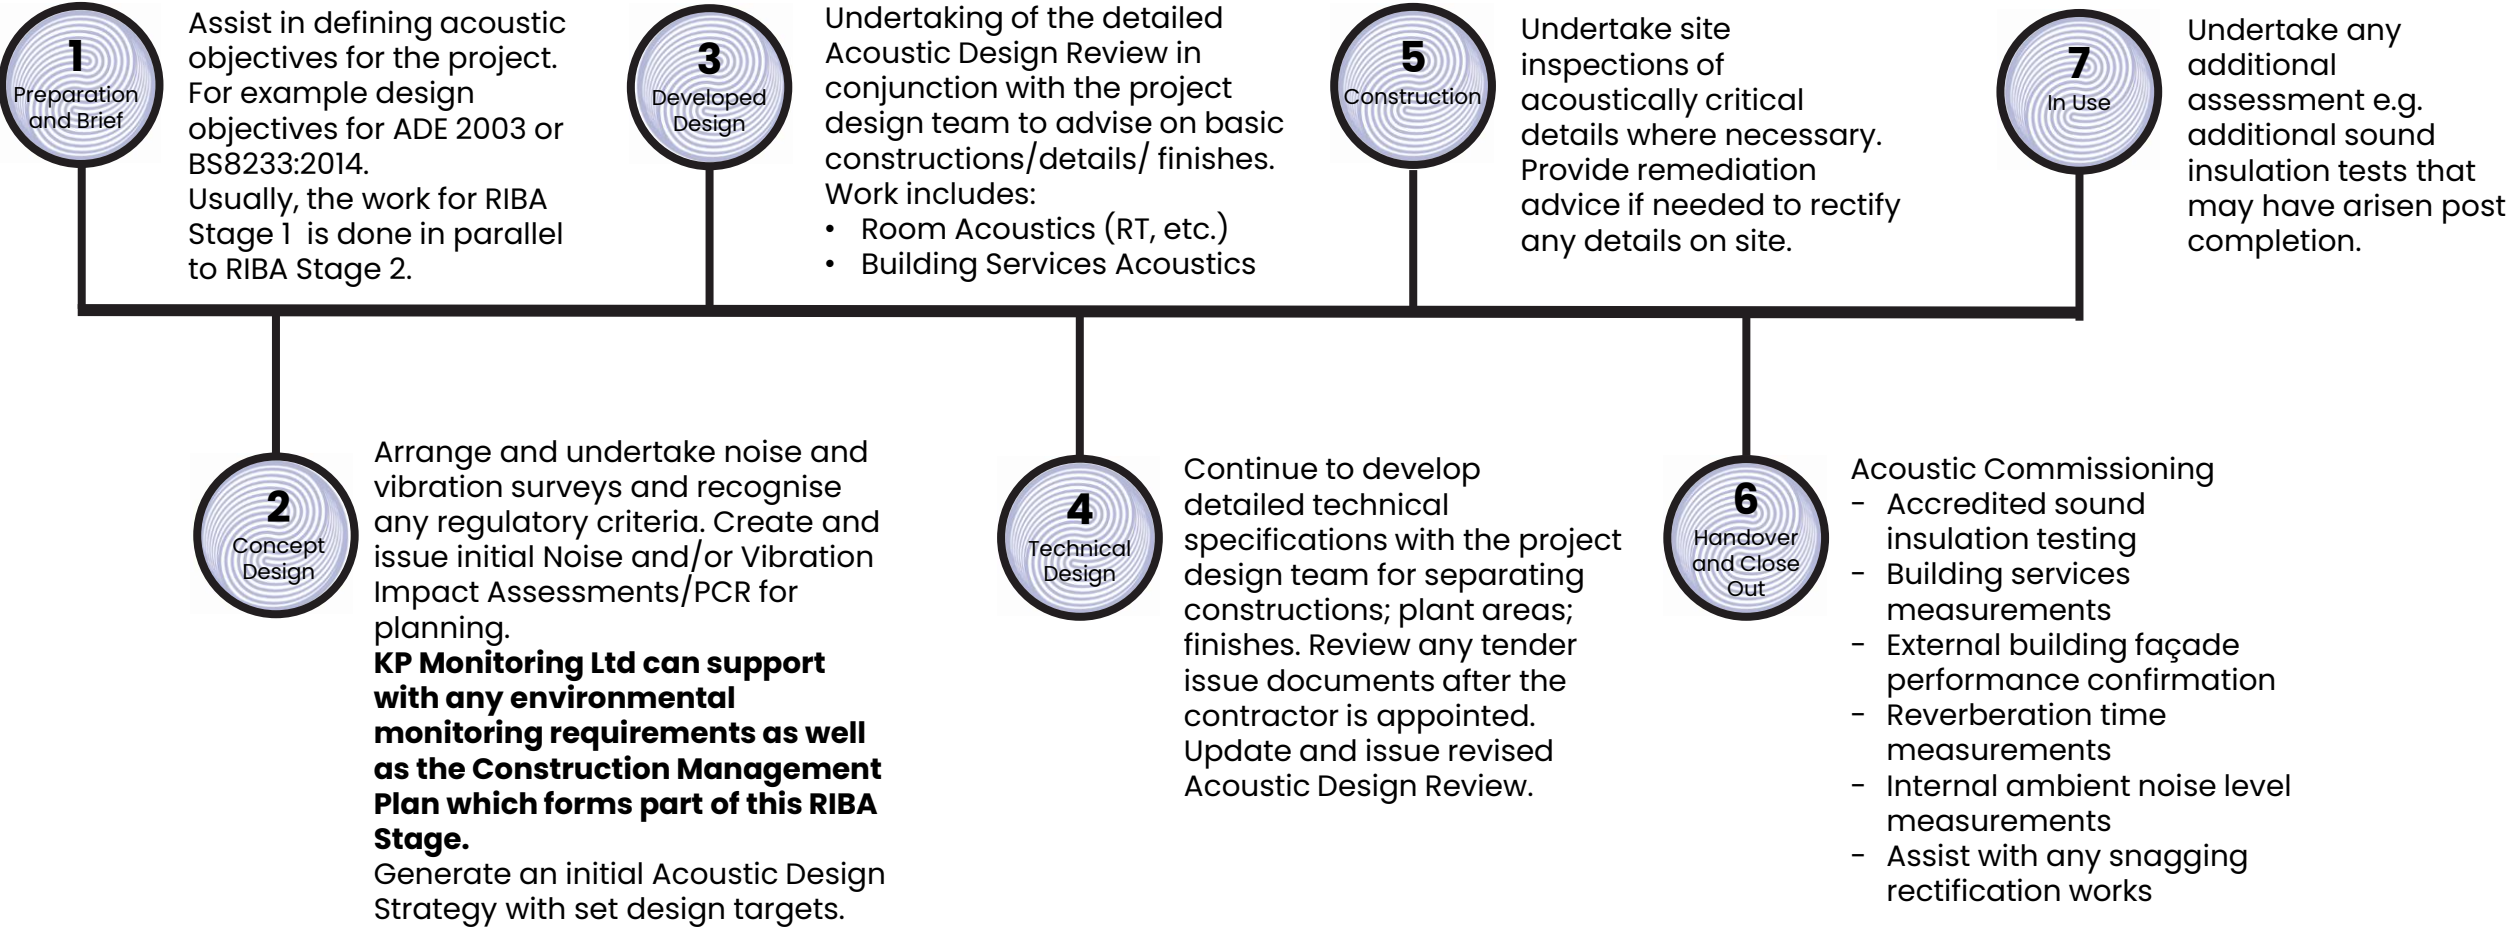

RIBA Plan of Work

Get in touch:
Email: Info@kpacoustics.com
Phone: +44(0)208 222 8778

London Office
Phone: +44(0)208 222 8778
1 Galena Road | London | W6 0LT

Manchester Office
Phone: +44(0)161 518 5806
82 King Street | Manchester | M2 4WQ